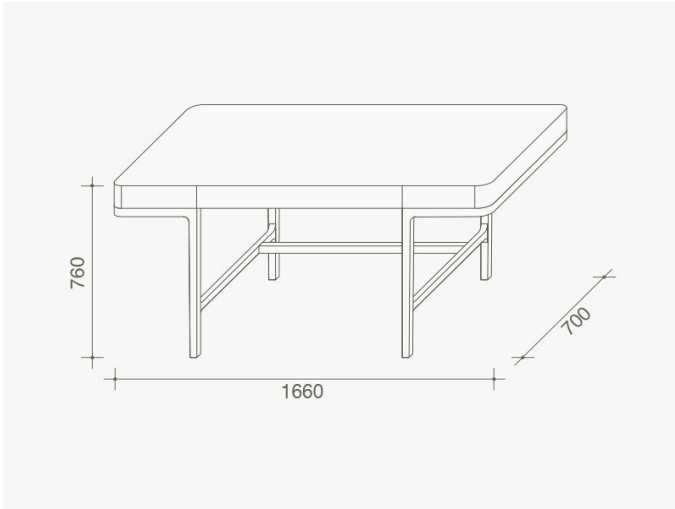

TECHNICAL DRAWINGS

— *victor_01*